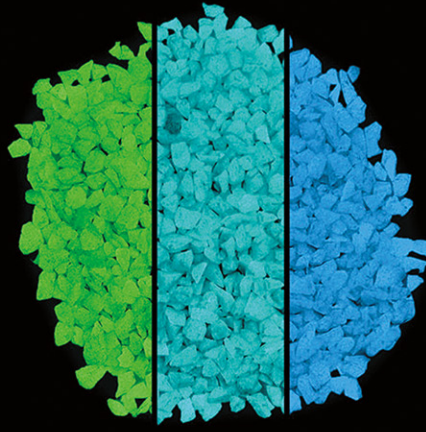

- Walkways
- Driveways
- Countertops
- Swimming Pools
- Jacuzzis
- Outdoor BBQs
- Pavers
- Grout Applications
- Fiberglass Spas
- Fiberglass Pools
- Design Effects
- Pebble Finishes
- Epoxy Flooring
- Epoxy Molds
- Decorative Concrete
- Amusement Park Special Effects
- Terrazzo Floors
- Polished Floors
- and Much More!

AGGREGATE DAY COLORS*

White

Sky Blue

AGGREGATE NIGHT COLORS*

Firefly

Aqua

Glacier

AGGREGATE SIZES*

X-Large • 1/4" to 1"

Large • 1/8" to 3/8"

Medium • 1/8" to 1/4"

Small • 1/16" to 1/8"

Fine • 1/32" to 1/16"

*Any Day Color can be combined with any Night Color in any size or combination of sizes.

ELEMENTGLO.COM • 888.883.1308