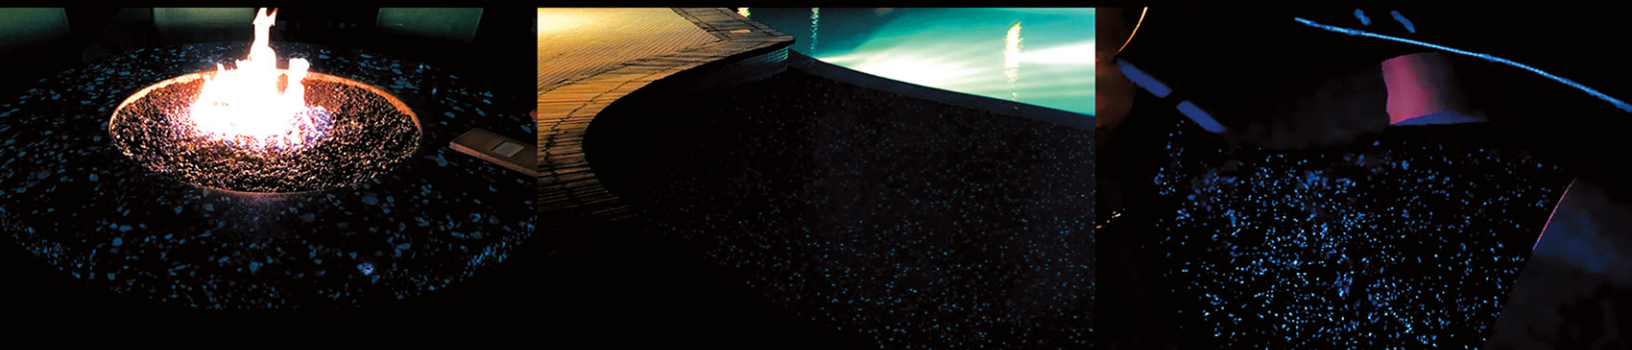

LET YOUR STARS ALIGN

ELEMENT/GLO™

GLOW IN THE DARK AGGREGATES

AS SEEN ON **POOL KINGS**

ELEMENT/GLO™

Endless Possibilities

Element Glo Aggregates offer flexibility in innovative design integration. Truly, the sky is the limit when it comes to creative applications.

AGGREGATE DAY COLORS*

White

Sky Blue

AGGREGATE NIGHT COLORS*

Firefly

Aqua

Glacier

AGGREGATE SIZES*

X-Large • 1/4" to 1"

Large • 1/8" to 3/8"

Medium • 1/8" to 1/4"

Small • 1/16" to 1/8"

Fine • 1/32" to 1/16"

*Any Day Color can be combined with any Night Color in any size or combination of sizes.

ELEMENTGLO.COM • 888.883.1308